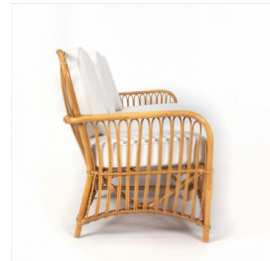

THOMPSON+HANSON

ARLES SOFA

SKU: 24-1170

DESCRIPTION

Materials: Rattan, olefin cushion cover filled with polyurethane foam

Overall Dimensions: 74"W x 29"D x 36"H